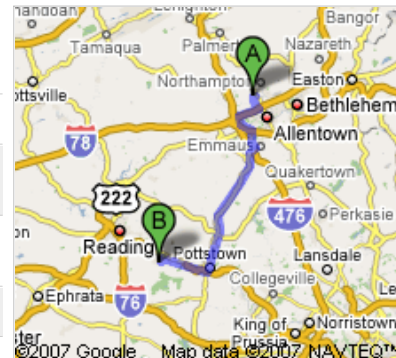

Start **3880 Mechanicsville Rd
Whitehall, PA 18052**

End **501 Chestnut St
Birdsboro, PA 19508**

Travel **44.9 mi – about 1 hour 11
mins**

Notes Directions to Daniel Boone High School

A **3880 Mechanicsville Rd
Whitehall, PA 18052**

Drive: 44.9 mi – about 1 hour 11 mins

- | | |
|---|--------------------|
| 1. Head west on Mechanicsville Rd toward Rosewood Ln | 0.4 mi |
| ← 2. Turn left at Rural Dr | 0.6 mi
2 mins |
| ← 3. Slight left at Mauch Chunk Rd | 1.7 mi
3 mins |
| ← 4. Turn left onto the US-22 W ramp | 0.2 mi |
| → 5. Turn right at US-22 W | 3.5 mi
4 mins |
| 6. Exit onto PA-309 S toward Quakertown | 1.7 mi
3 mins |
| 7. Take the ramp onto I-78 E | 1.8 mi
2 mins |
| 8. Take exit 55 for PA-29 S | 0.2 mi
1 min |
| 9. Merge onto S Cedar Crest Blvd/PA-29
Continue to follow PA-29 | 9.6 mi
16 mins |
| 10. Continue on Chestnut St/PA-100
Continue to follow PA-100 | 16.7 mi
24 mins |
| 11. Take the PA-724 W exit toward Birdsboro | 0.2 mi |
| 12. Merge onto PA-724/W Schuylkill Rd | 7.9 mi
12 mins |
| ← 13. Turn left at Chestnut St | 0.5 mi
1 min |

B **501 Chestnut St
Birdsboro, PA 19508**

These directions are for planning purposes only. You may find that construction projects, traffic, or other events may cause road conditions to differ from the map results.

Map data ©2008 NAVTEQ™

Overview

Start

End

Map data ©2008 NAVTEQ™