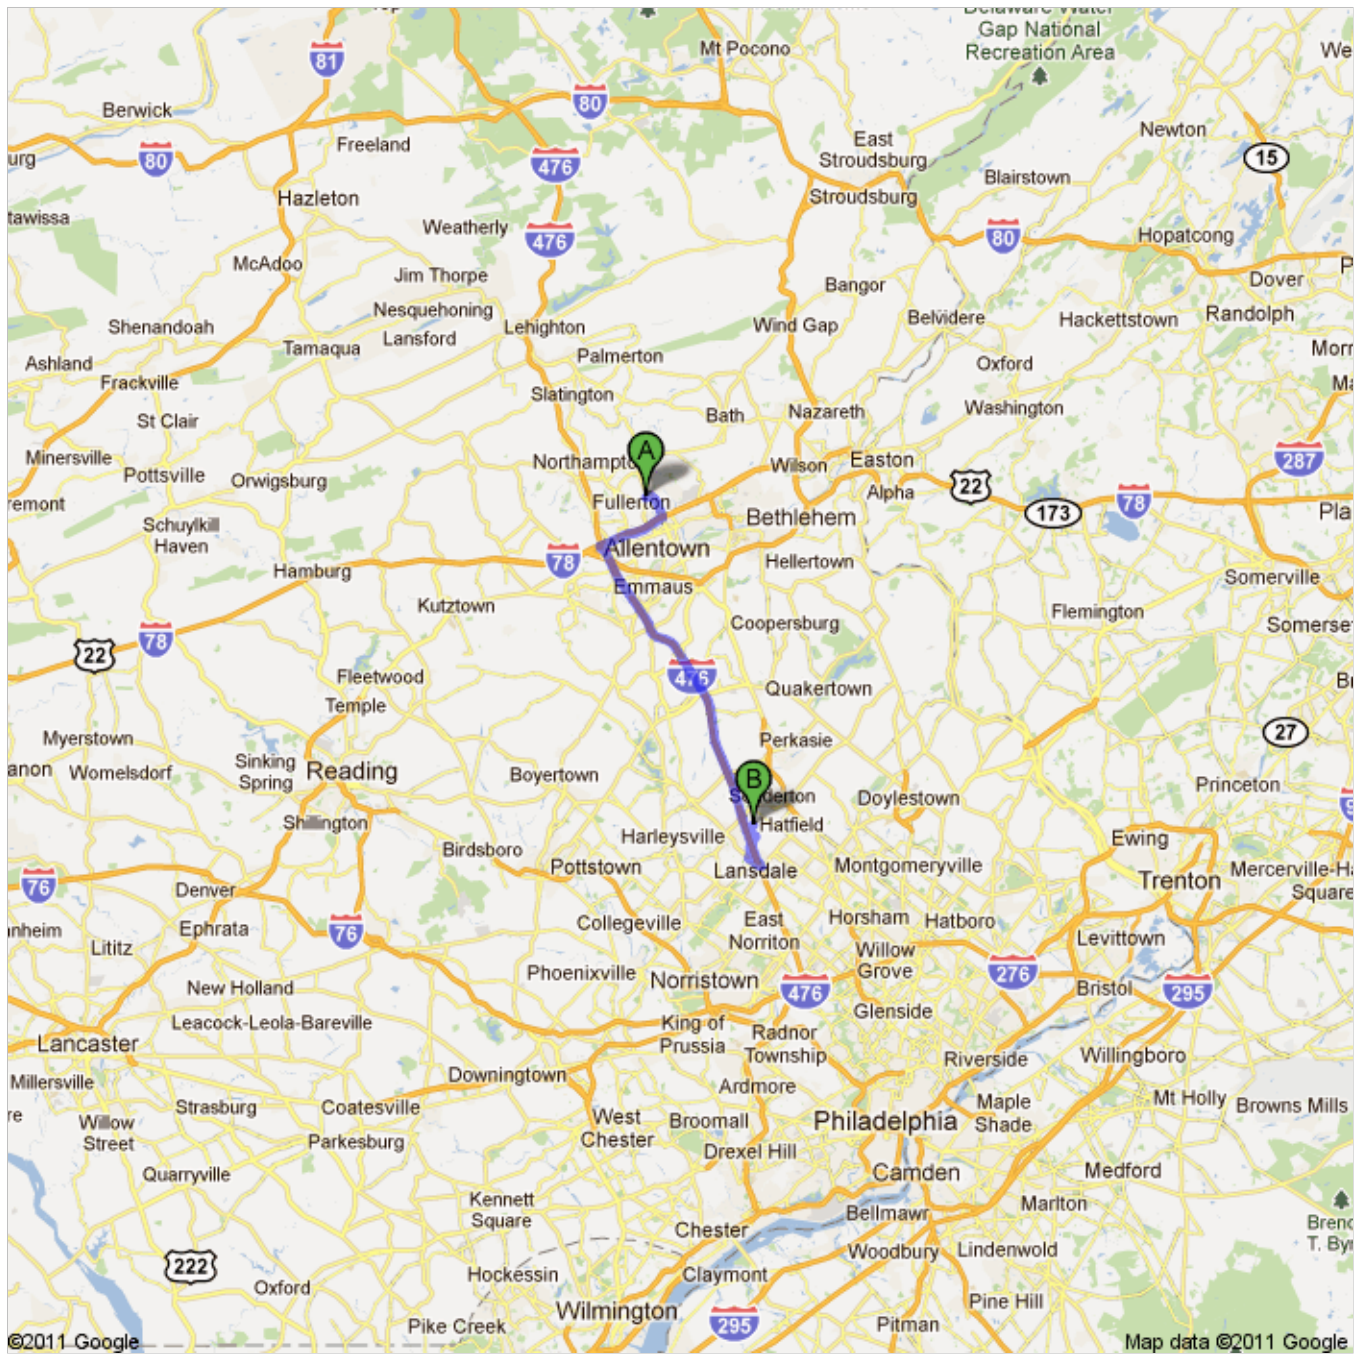

### Directions to Souderton Area High School

625 Lower Rd, Souderton, PA 18964

**40.0 mi** – about **51 mins**

From Whitehall High School

 3880 Mechanicsville Rd, Whitehall, PA 18052

1. Head **northeast** on **Mechanicsville Rd/State Route 1012** toward **Campus Dr**

go 0.4 mi  
total 0.4 mi

 2. Turn right onto **PA-145 S/MacArthur Rd**  
About 4 mins

go 1.9 mi  
total 2.2 mi

 3. Slight right to merge onto **US-22 W** toward **Harrisburg**  
About 5 mins

go 5.1 mi  
total 7.4 mi

 4. Take the exit onto **I-476 S** toward **Philadelphia**  
**Toll road**  
About 28 mins

go 27.3 mi  
total 34.7 mi

About 1 min

6. Continue straight  
Toll road

go 0.3 mi  
total 35.5 mi

7. Turn right onto **PA-63 W/Sumneytown Pike**  
Continue to follow PA-63 W  
Partial toll road  
About 2 mins

go 1.2 mi  
total 36.7 mi

8. Take the 2nd right onto **Freed Rd**  
About 2 mins

go 0.7 mi  
total 37.4 mi

9. **Freed Rd** turns left and becomes **Yoder Rd**  
About 1 min

go 0.5 mi  
total 37.9 mi

 10. Turn right onto **Fretz Rd**