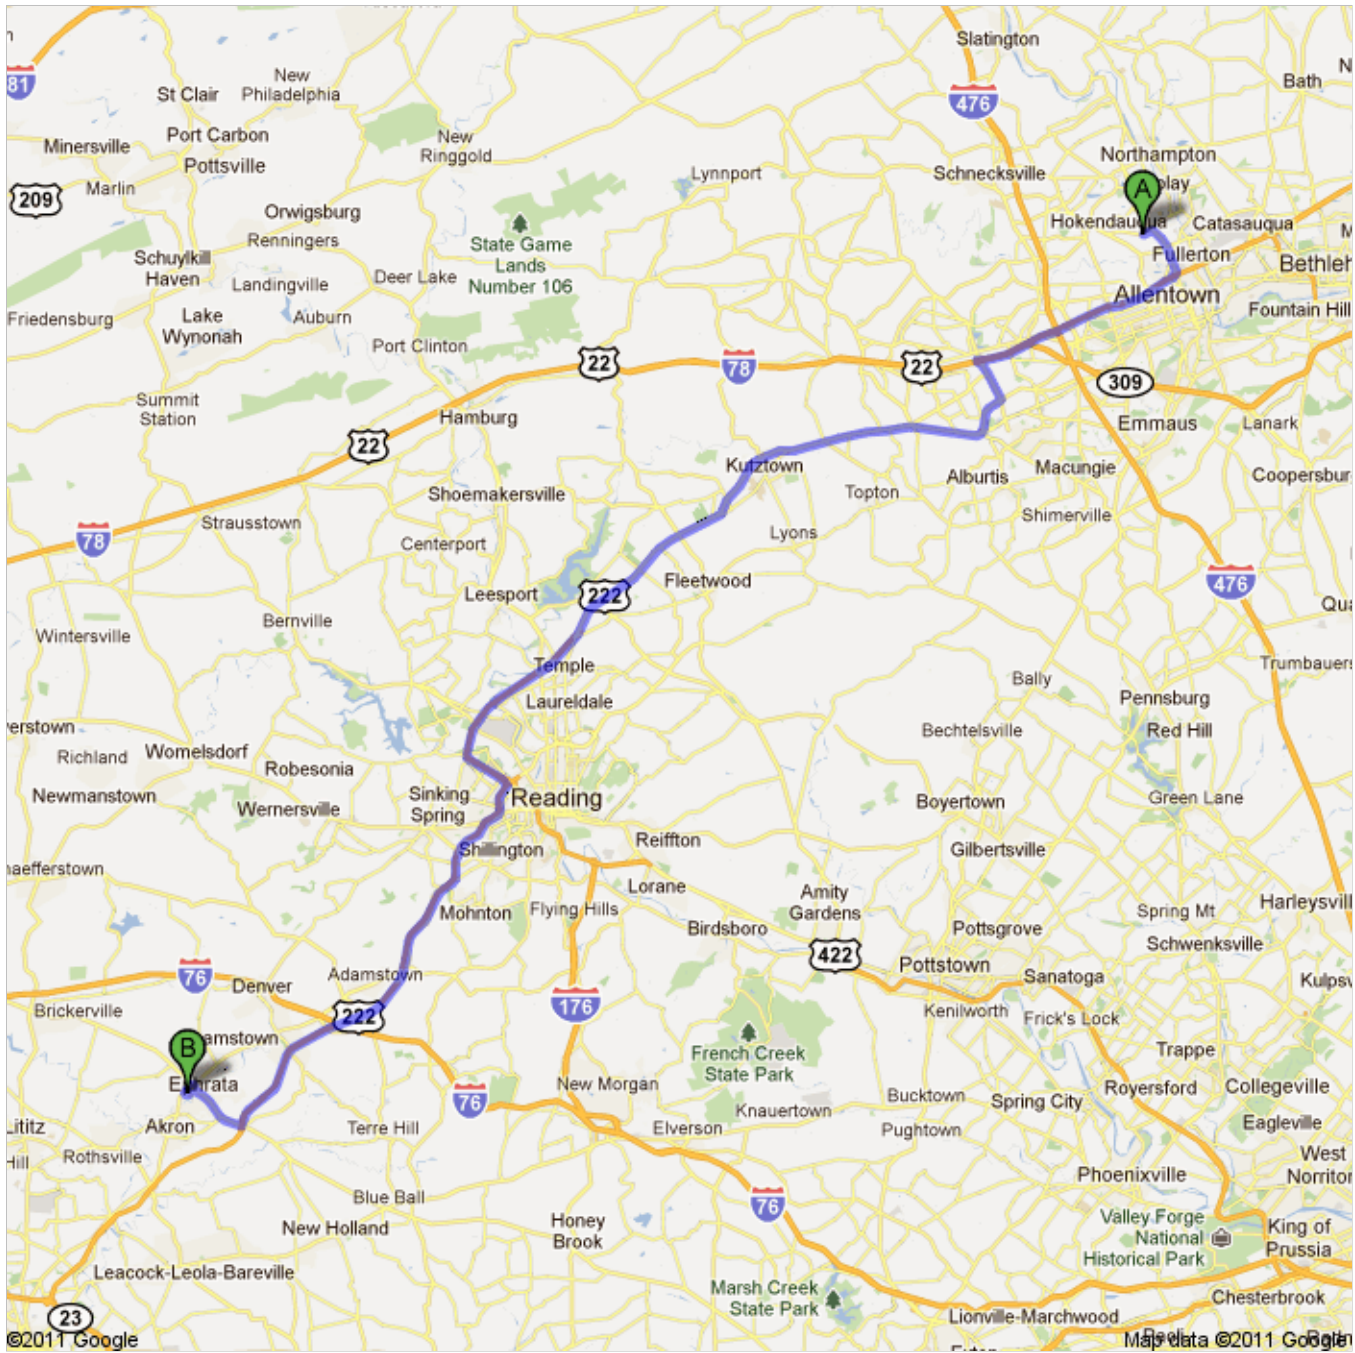

Directions to Ephrata Senior High School

803 Oak Boulevard, Ephrata, PA 17522 - (717) 721-1478

61.4 mi – about **1 hour 13 mins**

From Whitehall High School

 3880 Mechanicsville Rd, Whitehall, PA 18052

1. Head **northeast** on **Mechanicsville Rd/State Route 1012** toward **Campus Dr** go 0.4 mi
total 0.4 mi
-  2. Turn right onto **PA-145 S/MacArthur Rd** go 1.9 mi
total 2.2 mi
About 4 mins
-  3. Slight right to merge onto **US-22 W** toward **Harrisburg** go 6.5 mi
total 8.7 mi
About 6 mins
-  4. Merge onto **I-78 W** go 1.8 mi
total 10.5 mi
About 2 mins
-  5. Take exit **49A** to merge onto **PA-100 S** toward **Trexlerstown** go 2.0 mi
total 12.4 mi
About 4 mins
-  6. Turn right onto the **U.S. 222 S/Pennsylvania 100 S** ramp to **Macungie/Reading** go 0.2 mi
total 12.7 mi
-  7. Merge onto **PA-100 S/US-222 S/Fred Jaendl Memorial Hwy** go 1.2 mi
total 13.9 mi
About 1 min
-  8. Merge onto **US-222 S/Hamilton Blvd** via the ramp to **Kutztown/Reading** go 18.5 mi
total 32.4 mi
Continue to follow US-222 S
About 24 mins
-  9. Merge onto **US-222 S** via the ramp to **Lancaster** go 8.0 mi
total 40.4 mi
About 8 mins
-  10. Take the exit onto **US-222 S/US-422 W** toward **Lancaster/Lebanon** go 1.8 mi
total 42.2 mi
About 2 mins
-  11. Continue onto **US-222 S** go 15.7 mi
total 57.9 mi
About 15 mins
-  12. Take the **US-322** exit toward **Ephrata** go 0.3 mi
total 58.2 mi
-  13. Turn right onto **US-322 W/E Main St** go 2.5 mi
total 60.7 mi
About 4 mins
-  14. Exit onto **PA-272 S/N Reading Rd** go 0.4 mi
total 61.1 mi
About 1 min
-  15. Turn left onto **Old Mill Rd** go 0.2 mi
total 61.3 mi
About 1 min
-  16. Turn left go 0.1 mi
total 61.4 mi
-  17. Turn left go 148 ft
total 61.4 mi