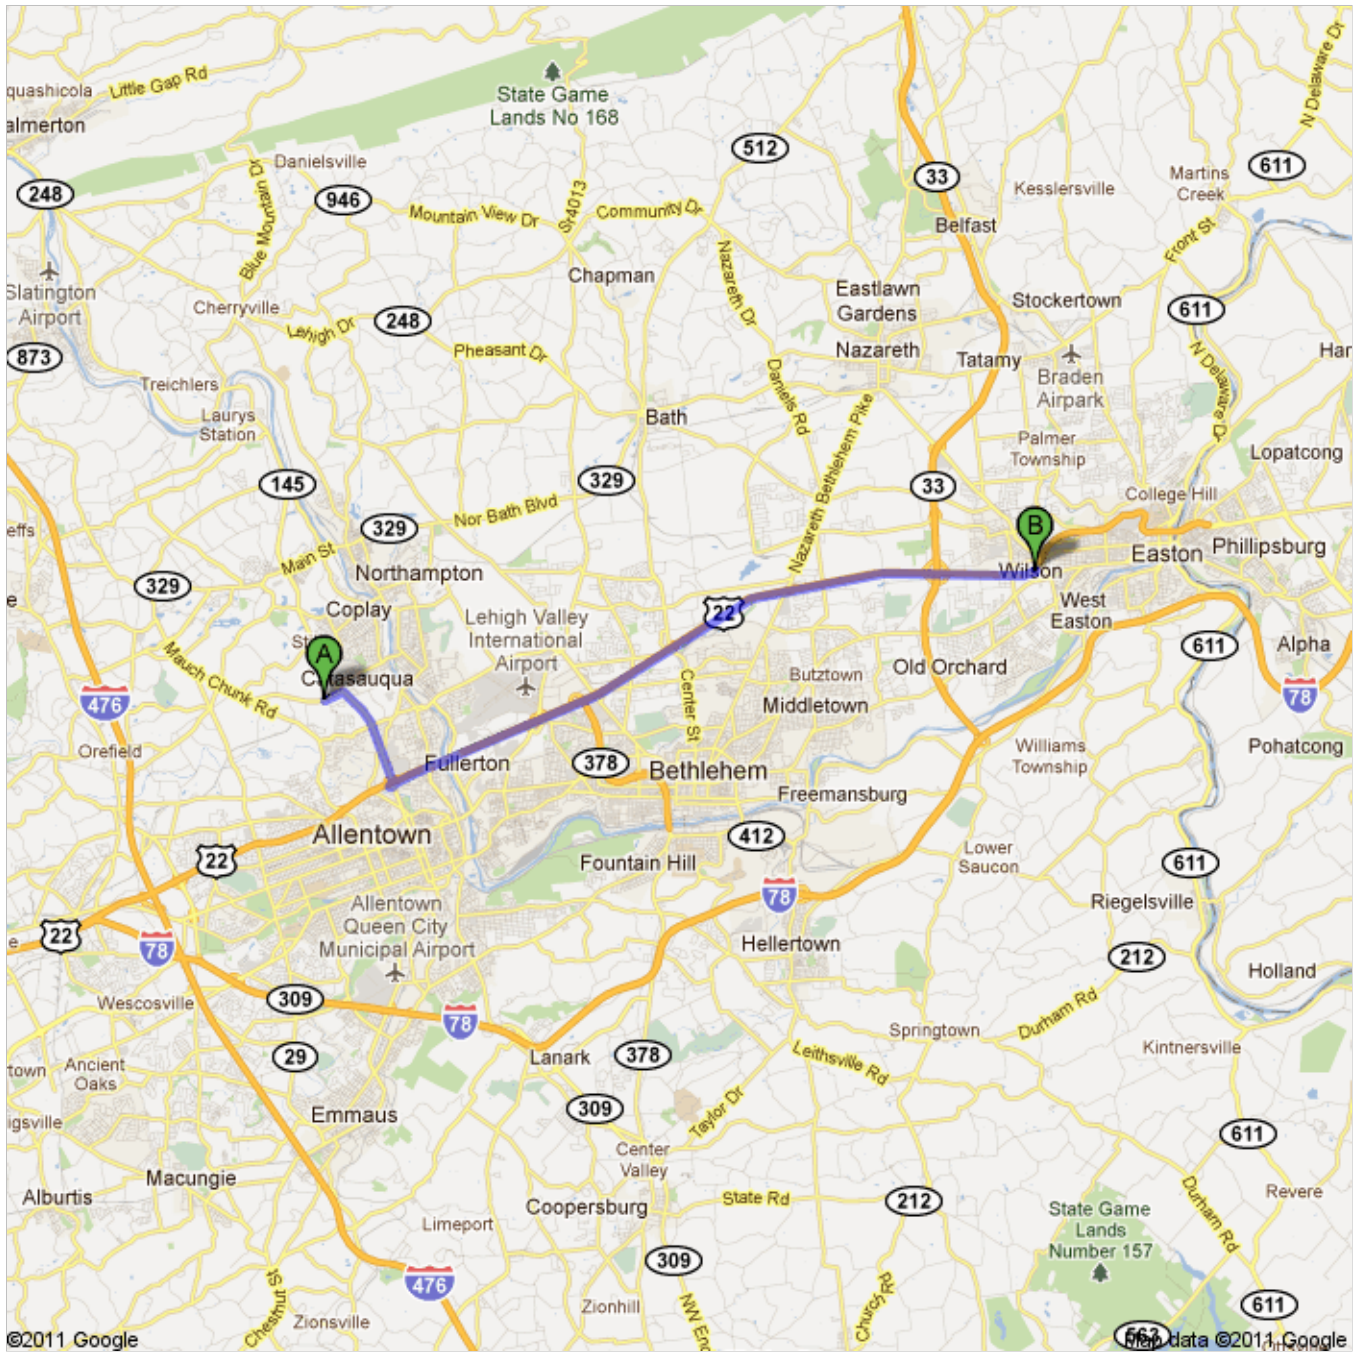

**Directions to Easton Area High School**  
Palmer Township, Pennsylvania - (610) 250-2481  
**15.6 mi – about 18 mins**  
From Whitehall High School

 3880 Mechanicsville Rd, Whitehall, PA 18052

1. Head **northeast** on **Mechanicsville Rd/State Route 1012** toward **Campus Dr** go 0.4 mi  
total 0.4 mi

 2. Turn right onto **PA-145 S/MacArthur Rd** go 2.0 mi  
About 4 mins total 2.4 mi

 3. Take the ramp onto **US-22 E** go 13.2 mi  
About 13 mins total 15.6 mi

 4. Take the **25th St** exit toward **Pannsylvania 248/Wilson** go 144 ft  
total 15.6 mi

 **Easton Area High School**  
Palmer Township, Pennsylvania - (610) 250-2481

These directions are for planning purposes only. You may find that construction projects, traffic, weather, or other events may cause conditions to differ from the map results, and you should plan your route accordingly. You must obey all signs or notices regarding your route.

Map data ©2011 Google

Directions weren't right? Please find your route on maps.google.com and click "Report a problem" at the bottom left.