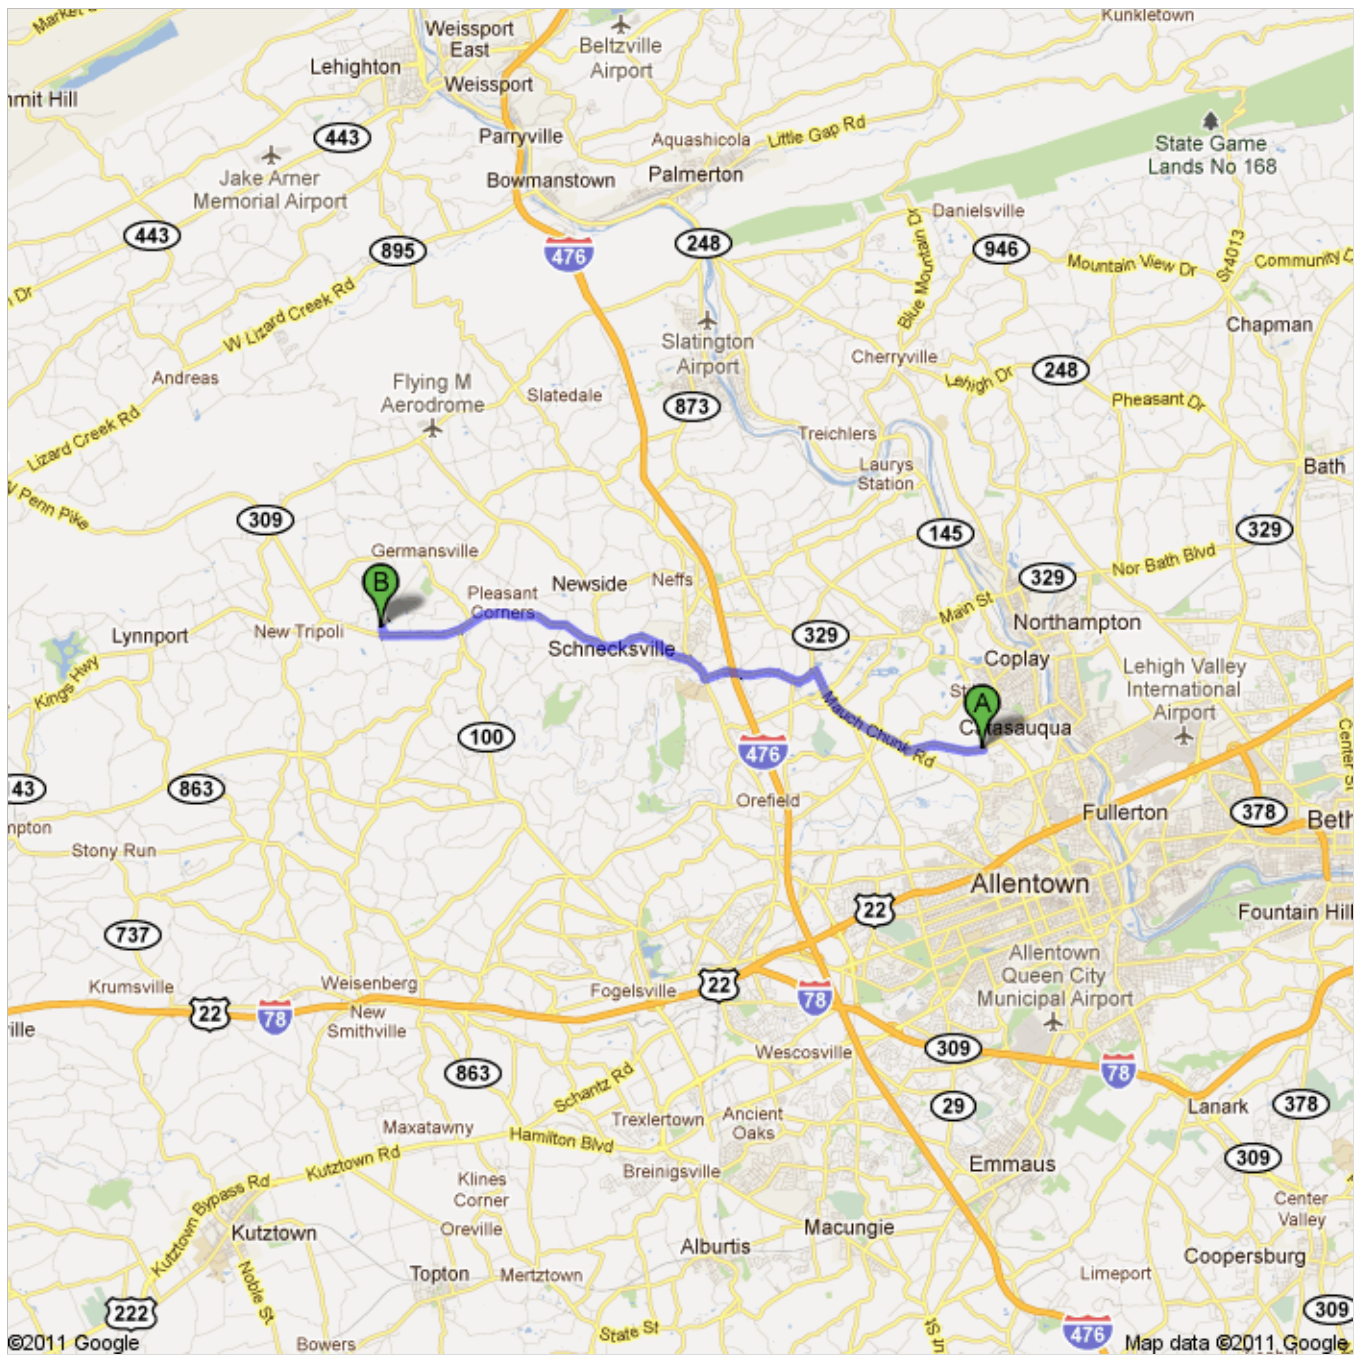

Directions to 6493 Pennsylvania 309, New Tripoli, PA 18066

12.9 mi – about 23 mins

From Whitehall High School

 3880 Mechanicsville Rd, Whitehall, PA 18052

1. Head **southwest** on **Mechanicsville Rd/State Route 1012** toward **Rosewood Ln**
About 2 mins go 1.4 mi
total 1.4 mi
-  2. Turn right onto **Mauch Chunk Rd/State Route 1017**
About 5 mins go 2.4 mi
total 3.8 mi
-  3. Turn left onto **Sand Spring Rd/State Route 4010**
About 4 mins go 2.2 mi
total 6.0 mi
-  4. Turn right onto **PA-309 N**
About 1 min go 0.5 mi
total 6.5 mi
-  5. Turn left to stay on **PA-309 N**
About 9 mins go 6.2 mi
total 12.7 mi
-  6. Turn right onto **NW Rd/State Route 4029**
go 0.1 mi
total 12.9 mi

 6493 Pennsylvania 309, New Tripoli, PA 18066

These directions are for planning purposes only. You may find that construction projects, traffic, weather, or other events may cause conditions to differ from the map results, and you should plan your route accordingly. You must obey all signs or notices regarding your route.

Map data ©2011 Google

Directions weren't right? Please find your route on maps.google.com and click "Report a problem" at the bottom left.